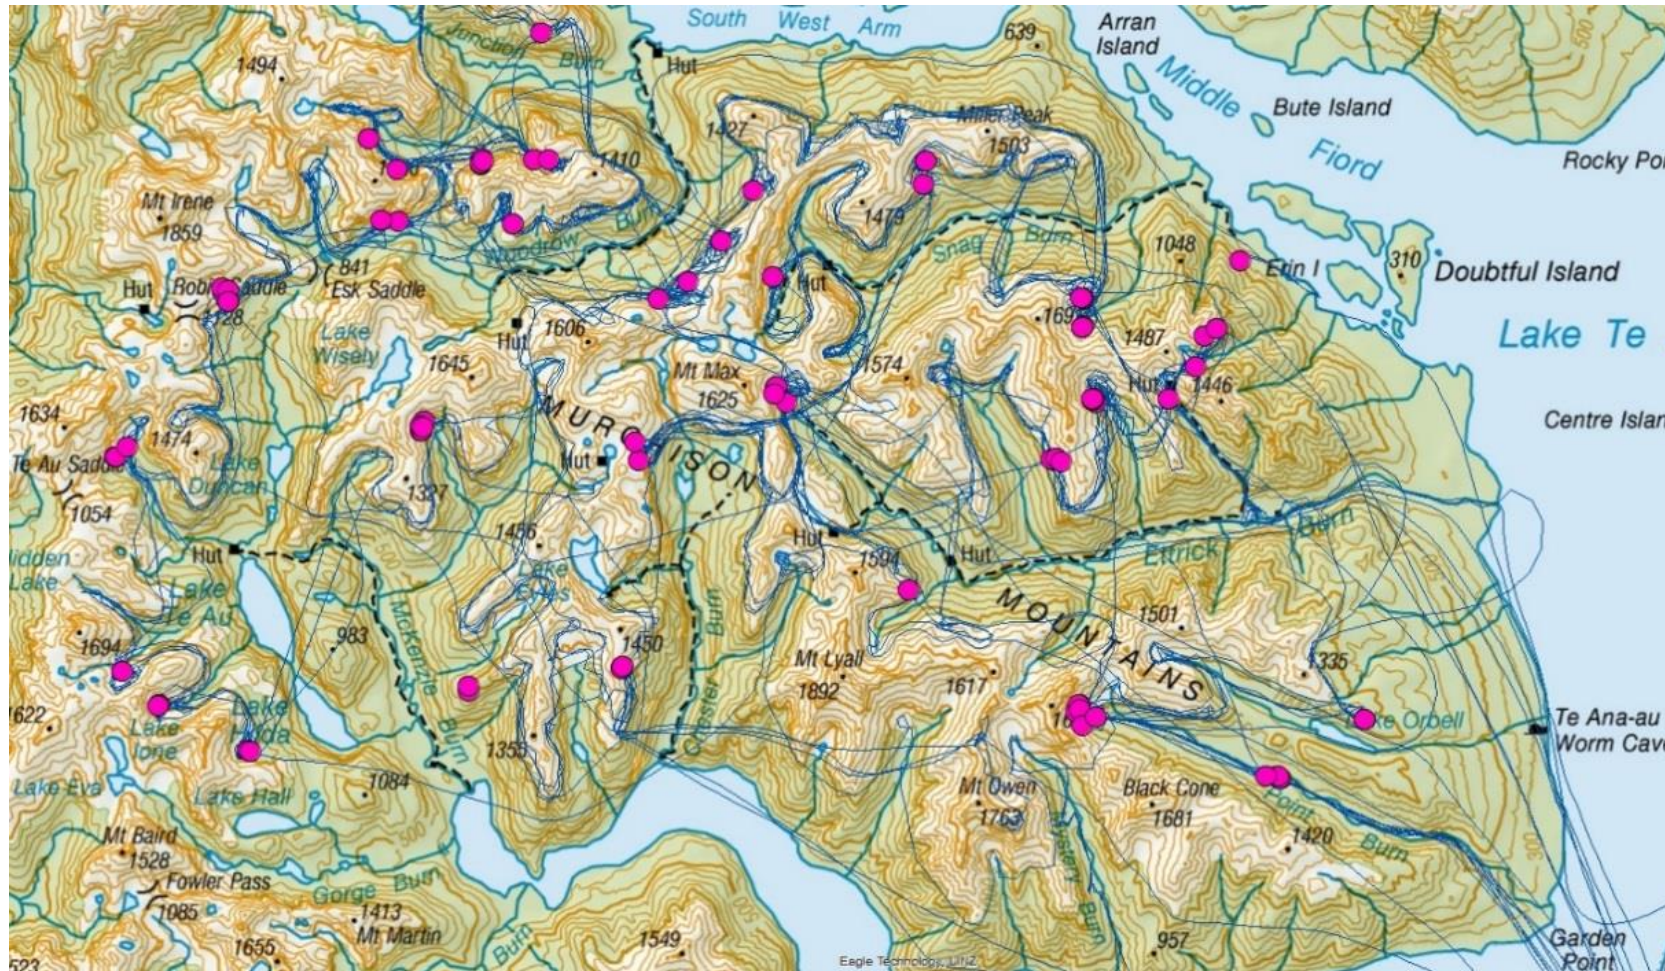

Appendix 11: Deer Kills and Helicopter Hunting Tracks in the Murchison Mountains

“Deer control in the Murchison Mountains is now conducted solely by helicopter. In total 119 deer were shot this year in the Murchison Mountains Special Takahē Area. Vegetation monitoring suggests that the current level of deer control is keeping browsing damage in the Murchison Mountains to a minimum when compared with other Fiordland sites (both WARO and Wapiti areas). Monitoring in 2015 showed a 45 % decrease in browse damage in the Murchison Mountains when compared with 2006.”

Figure 9: Murchison Mountains deer kills and helicopter hunting tracks for 2016/2017

Source: Takahē Recovery Programme Annual Report (2017-18) DOC Te Anau Area Office