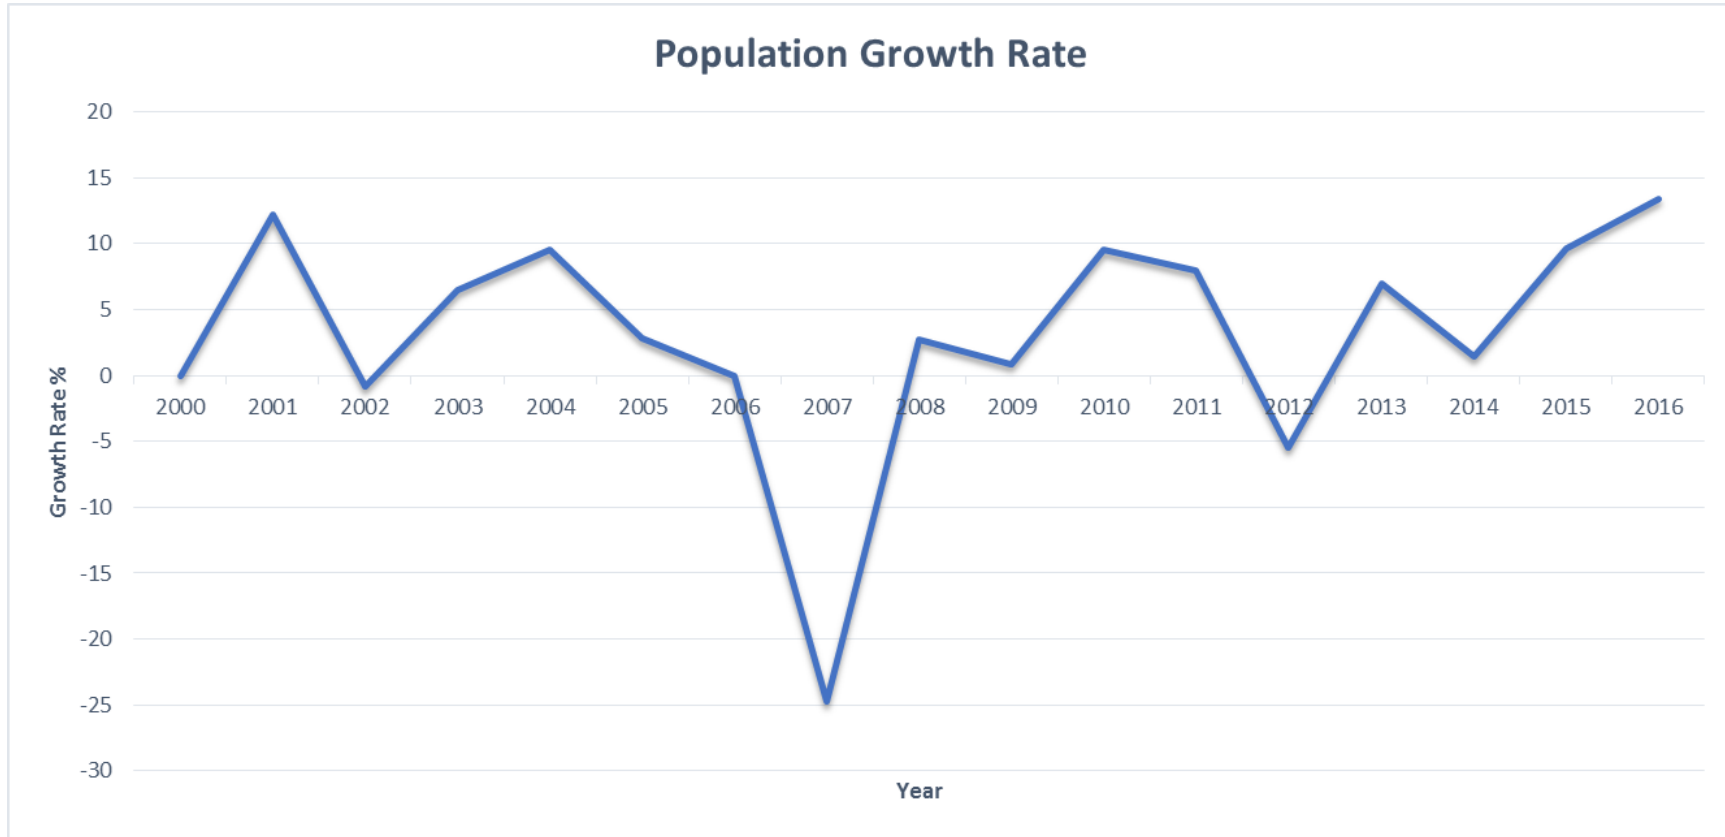

Appendix 8: Takahē Population Growth rate (2000- 2016)

Source: Takahē Recovery Programme DOC Te Anau Area Office 2017