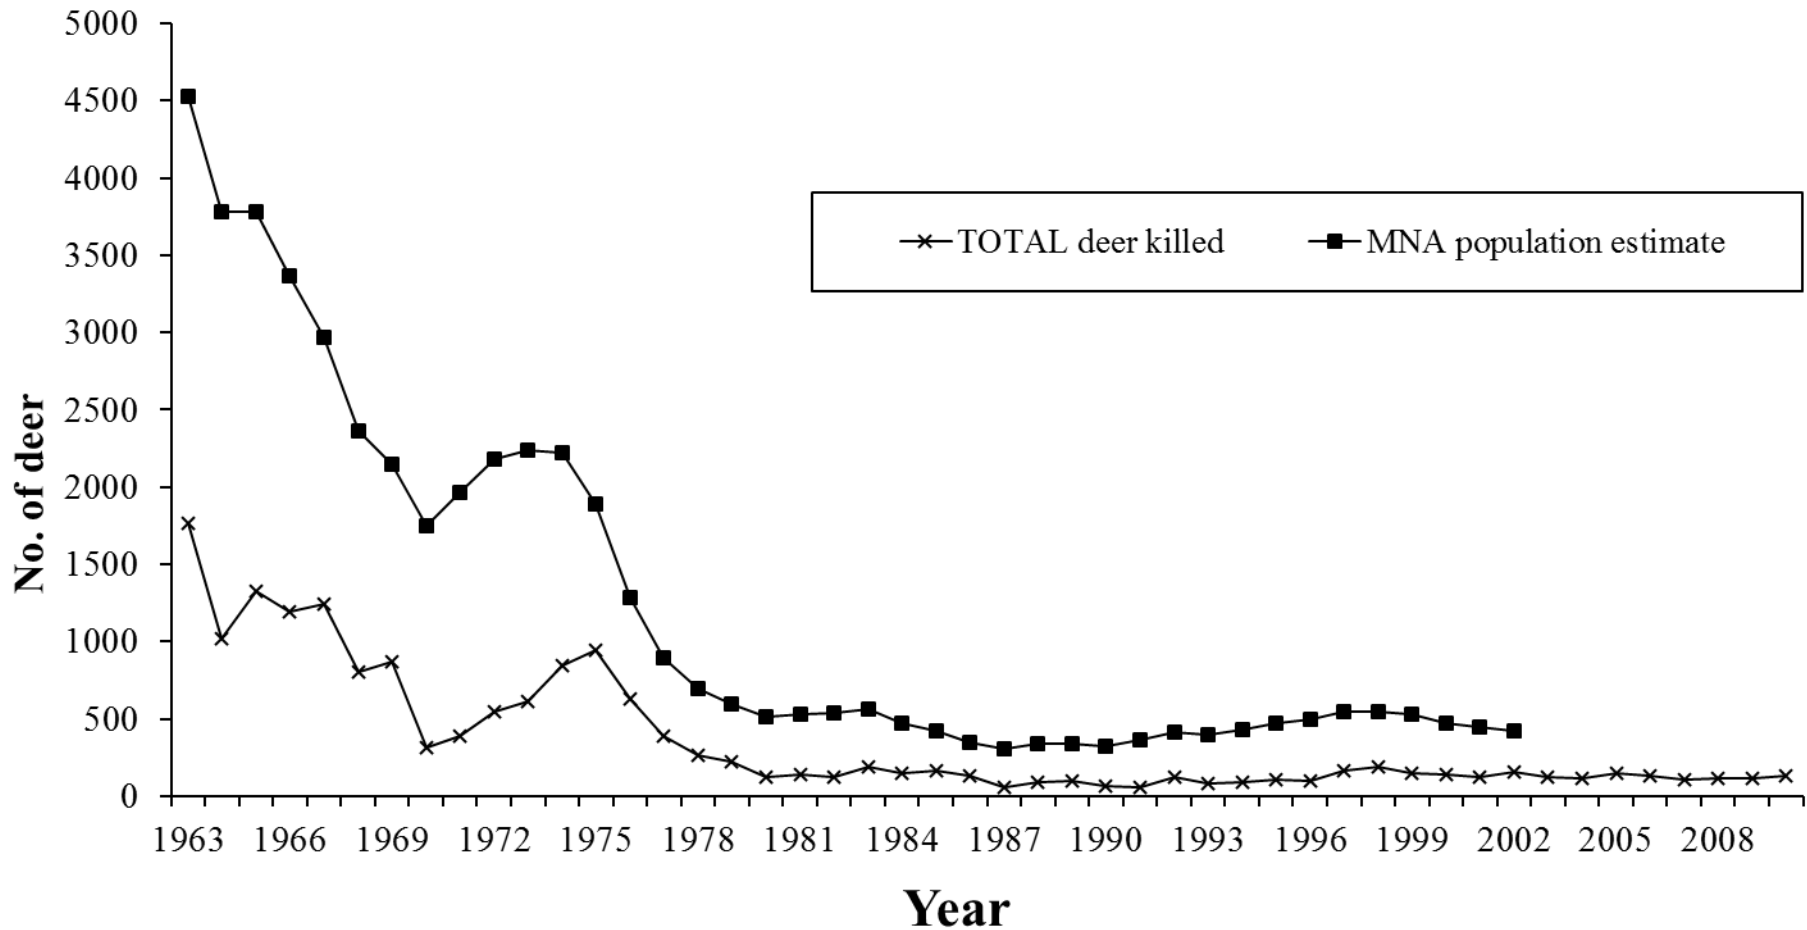

## Appendix 5: Impact of Deer Culling operations in the Murchison Mountains (1963-2008)

MNA = Minimum Number Alive, estimate derived from Fraser & Nugent, Landcare Research, report number LC 0203/178

Source: Kill data: DOC Te Anau Area Office